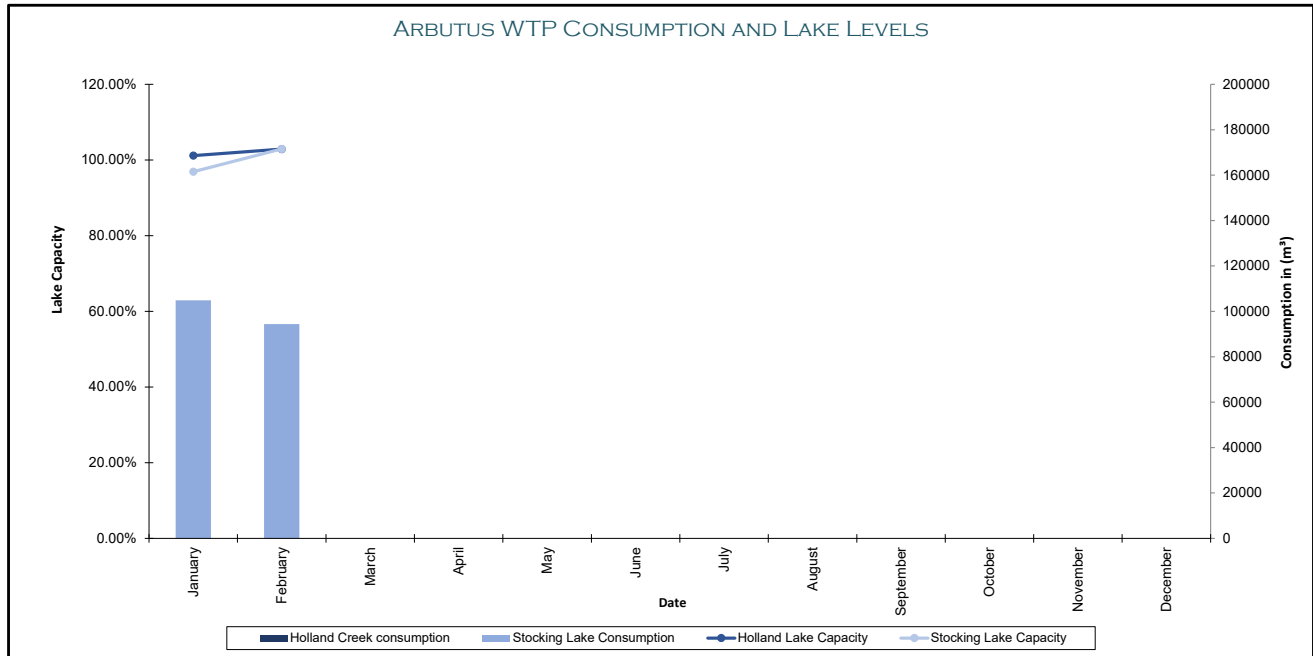

TOWN OF LADYSMITH - CONSUMPTION AND LAKE LEVELS

2025 - YEARLY REPORT

Date	Monthly Flow		Combined Flow	Lake Levels			
	Stocking Lake	Holland Creek		Stocking Lake		Holland Lake	
	m ³	m ³	m ³	cm +/-	% Capacity	cm +/-	% Capacity
January	104848	0	104848	-15	96.9%	4	101.2%
February	94422	0	94422	14	102.9%	10	102.9%
March							
April							
May							
June							
July							
August							
September							
October							
November							
December							

Total	199270	0	199270
Average	99635	0	99635

TOWN OF LADYSMITH - CONSUMPTION AND LAKE LEVELS

JANUARY 2025 - MONTHLY REPORT

Date	Daily Flow		Daily Combined Flow	Lake Levels			
	Stocking Lake	Holland Creek		Stocking Lake		Holland Lake	
	m³	m³	m³	cm +/-	% Capacity	cm +/-	% Capacity
01-Jan	3196	0	3196				
02-Jan	3231	0	3231				
03-Jan	3237	0	3237				
04-Jan	3230	0	3230				
05-Jan	3345	0	3345				
06-Jan	3329	0	3329				
07-Jan	3440	0	3440			9	102.6%
08-Jan	3542	0	3542				
09-Jan	3393	0	3393	9	101.9%		
10-Jan	3598	0	3598				
11-Jan	3382	0	3382				
12-Jan	3351	0	3351				
13-Jan	3632	0	3632				
14-Jan	3614	0	3614	5	101.0%		
15-Jan	3314	0	3314				
16-Jan	3377	0	3377			7	102.0%
17-Jan	3383	0	3383				
18-Jan	3327	0	3327				
19-Jan	3375	0	3375				
20-Jan	3255	0	3255				
21-Jan	3320	0	3320	-4	99.2%		
22-Jan	3425	0	3425				
23-Jan	3318	0	3318				
24-Jan	3295	0	3295			5	101.4%
25-Jan	3469	0	3469				
26-Jan	3419	0	3419				
27-Jan	3228	0	3228				
28-Jan	3539	0	3539	-15	96.9%		
29-Jan	3473	0	3473				
30-Jan	3368	0	3368			4	101.2%
31-Jan	3443	0	3443				